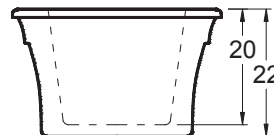

All bathtub dimensions are ± 1/2".

NEW
FREESTANDING

—Bathtub—