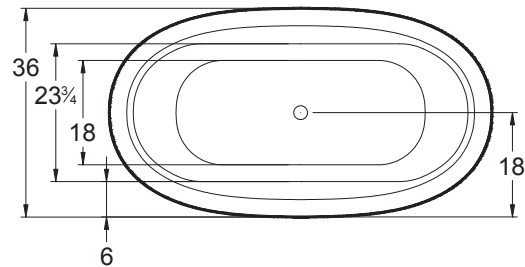

Meridien

66" x 36" x 22"

Freestanding Bathtub

A luxury freestanding soaking bathtub

WEIGHT

165 lbs

CAPACITY

75 Gallons to Overflow

STANDARD FEATURES

- White thermal cast acrylic finish - bathtub
- White thermal cast acrylic finish - stand
- Integral waste and overflow - polished chrome
- Adjustable PVC leveling feet
- White perfect-fit rubberized base-to-tub seal
- 5 Year Limited Warranty

OPTIONAL FEATURES

- Integral waste and overflow - optional finishes
  - polished brass
  - polished nickel
  - satin nickel
  - oil rubbed bronze
- Special order finish colors- bathtub or base
  - bone
  - biscuit
  - linen
  - silver
  - ice gray
  - almond
  - black

All bathtub dimensions are ± 1/2".

NEW
FREESTANDING

—Bathtub—