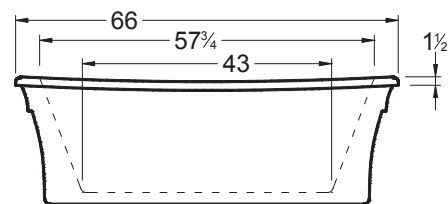

## Meridien

66" x 36" x 22"

### CAPACITY

75 Gallons to Overflow

All bathtub dimensions are ± 1/2".

NEW  
FREESTANDING

—Bathtub—